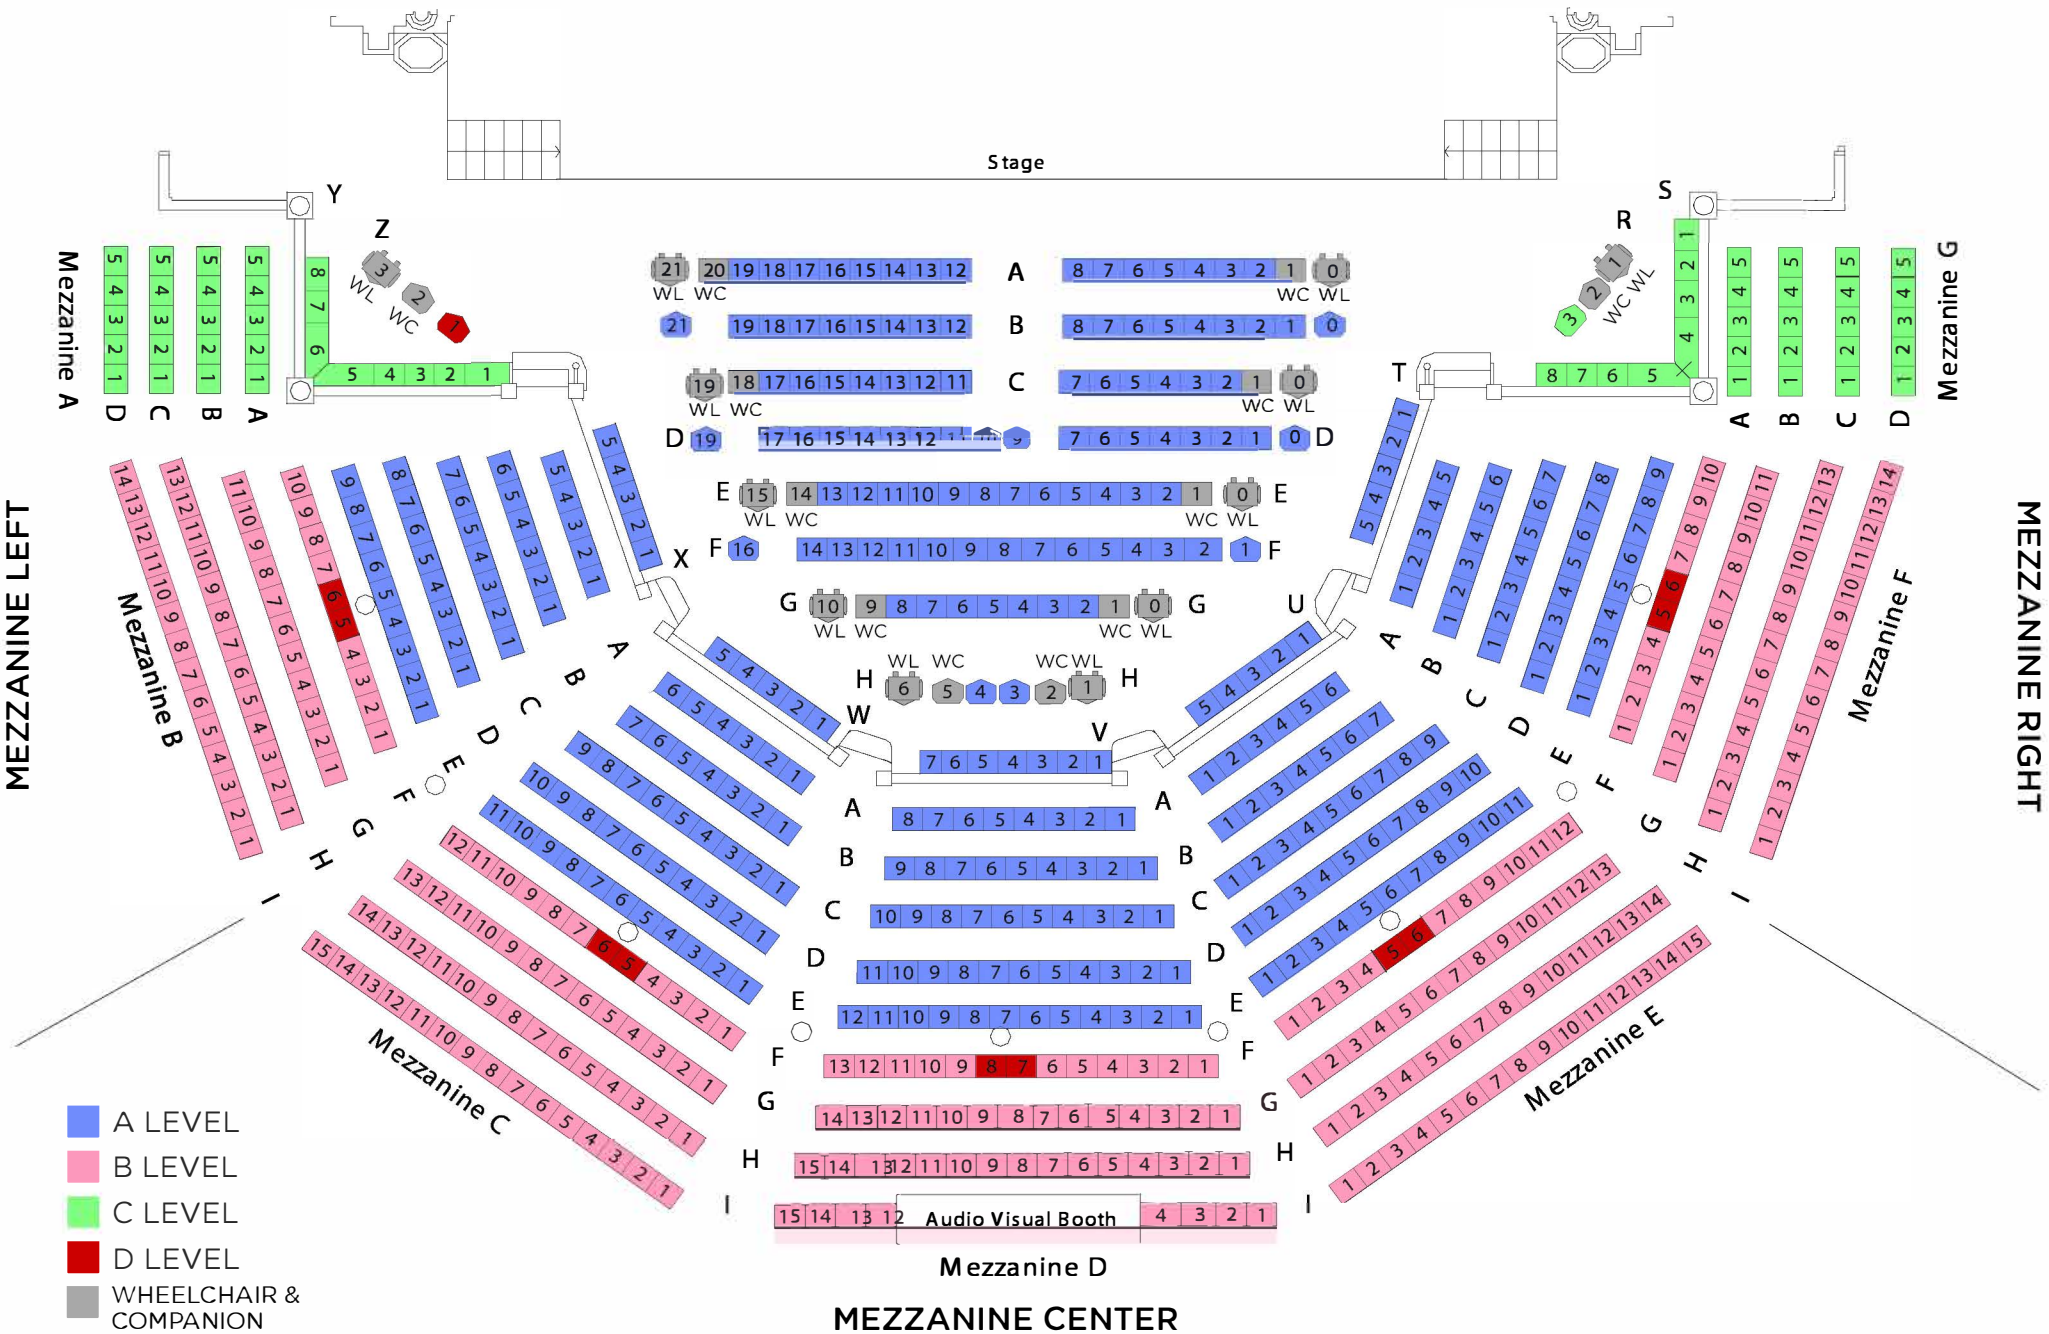

# SANDERS THEATRE SEATING CHART: ORCHESTRA & MEZZANINE

# Sanders Theatre Seating Chart: Balcony

Stage

- A LEVEL
- B LEVEL
- C LEVEL
- D LEVEL

BALCONY CENTER

BALCONY LEFT

BALCONY RIGHT