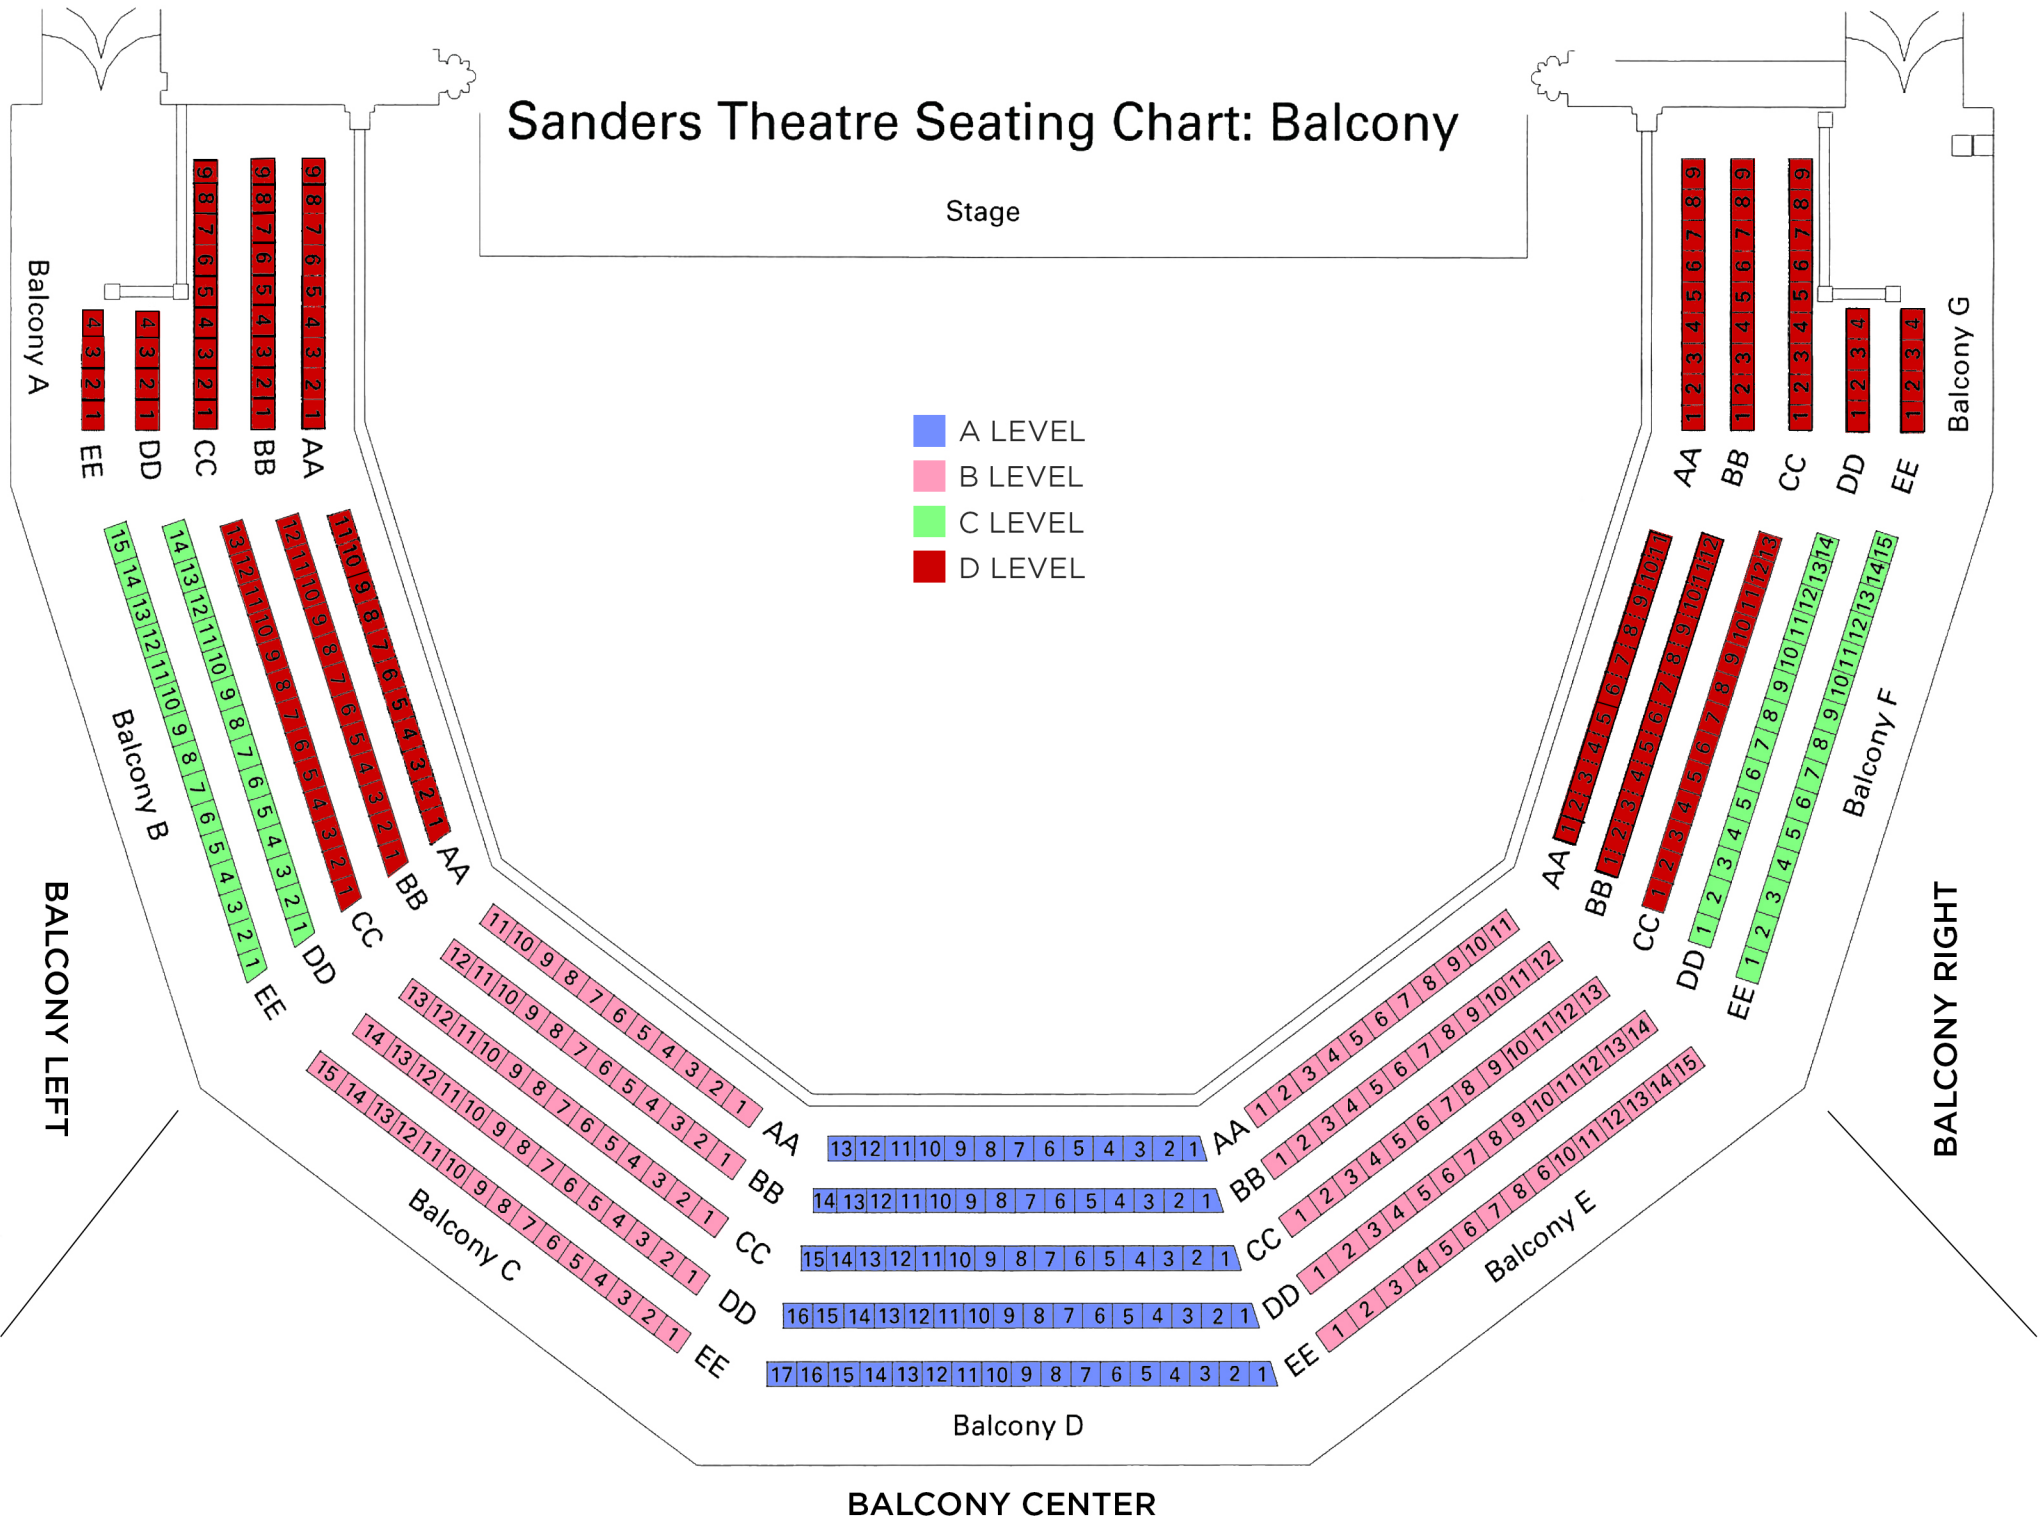

# SANDERS THEATRE SEATING CHART: ORCHESTRA & MEZZANINE

# Sanders Theatre Seating Chart: Balcony

Stage

- A LEVEL
- B LEVEL
- C LEVEL
- D LEVEL

BALCONY CENTER

BALCONY LEFT

BALCONY RIGHT